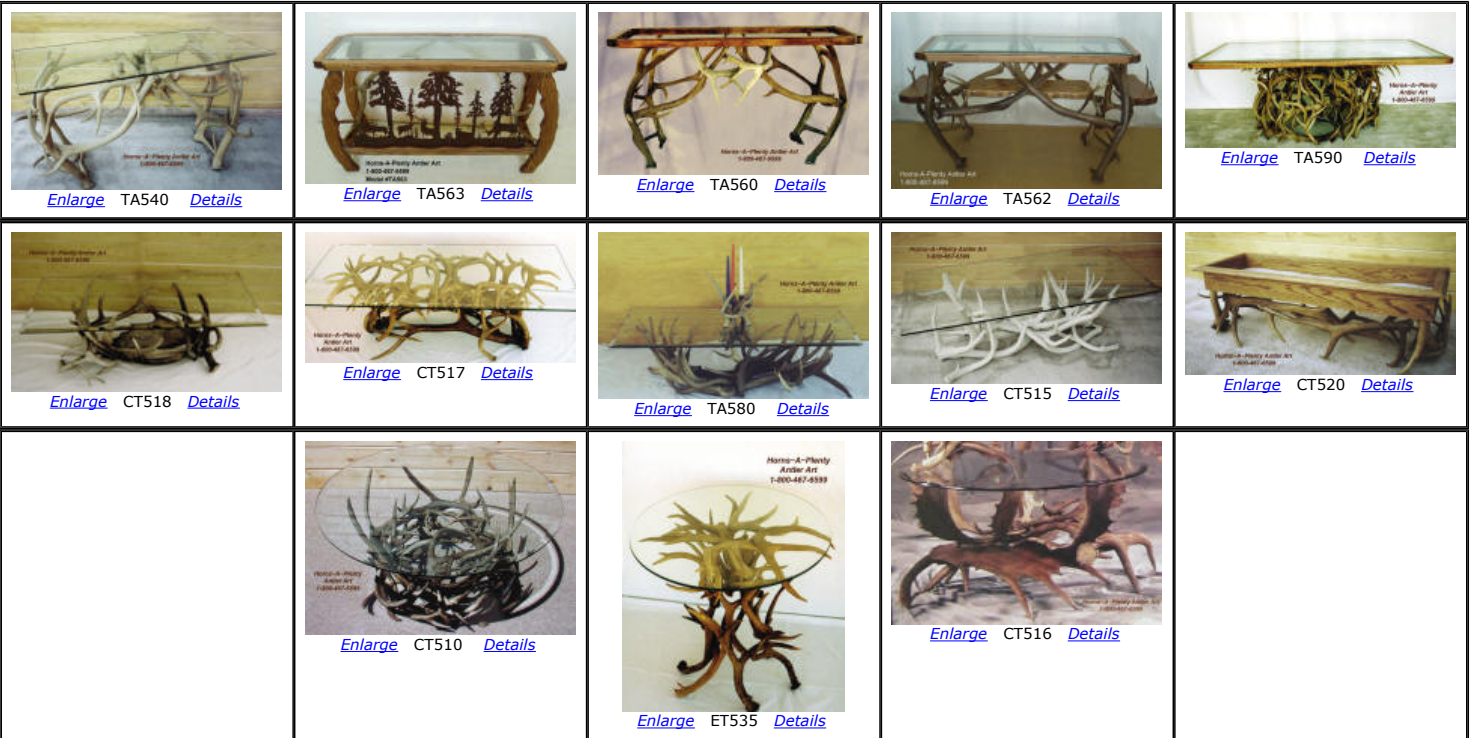

D Bar X Lighting & Horns-A-Plenty Antler Art

Wagon Wheel Chandeliers, Antler Chandeliers, Wall Sconces, Pendant Lights, Lamps, Tables & More

To Order Call: 800-467-6599 or 775-234-7107

Fax **order form**: 800-814-4710 or 775-234-7126

| [Home](#) | [Search](#) | [Ordering](#) | [Catalog](#) |

Handcrafted Natural Antler Sofa, Foyer, Coffee, Display and End Tables

If you need a very special accent piece in your room, our rustic handcrafted tables are perfect. We use many different species of natural antlers to create just the look you need. We now offer nearly a dozen standard table designs and we are happy to design custom pieces to your specifications. Pricing includes top as indicated, or we can sell the table bases without a top if you prefer. Antler models are [Grade 2](#) antlers with light to medium brown stain. **100% satisfaction guarantee.** Click here for more details on [ordering](#). Shipping price is for 1 item anywhere in the continental US. Combined item shipping available.

Model.No.....	Description	Approx.Size.....	Approx.Wt..	ShipSingle	Grade 1 Price	Grade 2 Price	Grade 3 Price
TA560	Whitetail Deer & Elk Antler Sofa Table with Glass Top Inlaid in hand-rubbed 2" Thick Solid Oak. Glass is 16" wide x 52" long x 1/4" thick. Fallow Deer Antlers may also be used in front.	20"w x 56"l x 32"t	55 lbs.	$115	$2,483	$1,655	$1,324
TA562	Natural Deer & Elk Antler Sofa Table with 3 Solid Oak Shelves and Glass Top Inlaid in hand-rubbed 2" Thick Solid Oak. Glass is 16" wide x 52" long x 1/4" thick.	24"w x 62"l x 36"t	75 lbs.	$115	$3,300	$2,200	$1,760
TA563	Elk Antler Silhouette Sofa Table with Glass Top Inlaid in hand-rubbed 2" Thick Solid Oak. Steel silhouettes of elk in a forest by artist Pat Fillman. Glass is 16" wide x 52" long x 1/4" thick.	20"w x 56"l x 32"t	55 lbs.	$115	$2,483	$1,655	$1,324
TA590	Rectangular Mule Deer Antler Dining Table with 1/2" Glass Inlaid in 2" Solid Oak Frame	46"w x 76"l x 30"t	250 lbs.	$1,015	$11,625	$7,750	$6,200
TA540	Rectangular Mule Deer & Elk Antler Foyer Table with 26" wide by 52" long x 1/4" thick glass top	26"w x 52"l x 30"t	55 lbs.	$115	$2,618	$1,745	$1,396
CT520	Solid Oak Display Table with 1/4" thick Inlaid Glass Top and Antler Base - perfect for your collectibles.	18"w x 50"l x 18"t	45 lbs.	$85	$2,205	$1,470	$1,176
ET535	Boulder-Style Whitetail Deer Antler End Table with 24" dia. x 1/4" thick glass top	24" dia. x 23" tall	35 lbs.	$75	$1,710	$1,140	$912
CT517	Boulder-Style Whitetail Deer Antler Coffee Table - 26" wide by 52" long x 1/4" thick glass top	26"w x 52"l x 18"t	55 lbs.	$60	$1,926	$1,605	$1,284
TA580	Mule Deer & Elk Antler Candelabra Table. The antlers in the base look like they come right through the glass and form a candelabra on top! 1/4" thick glass top	26"w x 52"l x 18"t	55 lbs.	$60	$2,205	$1,470	$1,176
CT510	Round Mule Deer Antler Coffee Table with 36" dia., 1/4" thick glass top	36" dia. x 18" tall	35 lbs.	$60	$1,905	$1,270	$1,016
CT515	Rectangular Mule Deer & Elk Antler Coffee Table with 26" wide by 52" long 1/4" thick glass top.	26"w x 52"l x 18"t	40 lbs.	$85	$2,003	$1,335	$1,068
CT516	Round Fallow Deer & Moose Antler Coffee Table with 42" dia. 1/4" thick glass top	42" dia. x 18" tall	40 lbs.	$85	$3,105	$2,070	$1,656
CT518	Rectangular Moose, Elk, & Deer Antler Coffee Table with 26" wide by 52" long 1/4" thick glass top	26"w x 52"l x 18"t	45 lbs.	$85	$2,483	$1,655	$1,324