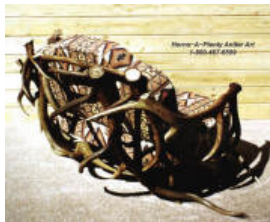

[Enlarge](#) SR460 [Details](#)

[Enlarge](#) SR460 [Details](#)

If you are looking for a beautiful high-quality hand-crafted saddle rack to compliment your trophy saddle, you've come to the right place. This saddle rack is made from kiln-dried solid maple with oak dowels at every joint. Each piece goes through three levels of sanding to bring the finish to life followed by a 6-step stain and finishing process. This saddle rack features a leather hook on the front, a removable tray in the bottom, and a steel "clavo" ring on the back. There is a hand-carved leather detail on the front and back with an oak leaf and acorn design and a real rope border. **100% satisfaction guarantee.** Click here for more details on [ordering](#). Shipping price is for 1 item anywhere in the continental US. Combined item shipping available.

Model.No.....	Description	Approx.Size.....	Approx.Wt..	ShipSingle	Price
SR460	Handcrafted Maple Saddle Rack with Bridle Hook and Removable Tray	34"l x 26"w x 36"h	150 lbs.	\$115	\$595

Handcrafted Natural Antler Furniture

CH410 [Details](#)

LS420 [Details](#)

LS420 [Details](#)

These beautiful arm chair and loveseat designs by Horns~A~Plenty Antler Art are not only beautiful, they are comfortable! The cushions are extra thick and firm and the backs are tilted at just the right angle. The frames are entirely constructed of natural elk antlers that are both heavy and strong. These pieces are sure to become the centerpieces of any room. At Horns~A~Plenty we are happy to work with customers on custom pieces. You can be sure that your furniture will be one-of-a-kind. Please ask about custom sizes and options. Available with [Grade 1](#), [Grade 2](#) or [Grade 3](#) antlers. **The size and shape of each piece will vary depending on the antlers used.** **100% satisfaction guarantee.** Click here for more details on [ordering](#). Shipping price is for 1 item anywhere in the continental US. Combined item shipping available.