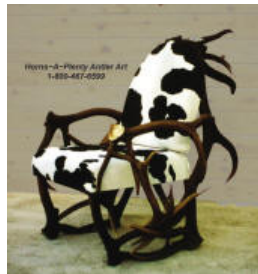

[Enlarge](#) SR460 [Details](#)

[Enlarge](#) SR460 [Details](#)

If you are looking for a beautiful high-quality hand-crafted saddle rack to compliment your trophy saddle, you've come to the right place. This saddle rack is made from kiln-dried solid maple with oak dowels at every joint. Each piece goes through three levels of sanding to bring the finish to life followed by a 6-step stain and finishing process. This saddle rack features a leather hook on the front, a removable tray in the bottom, and a steel "clavo" ring on the back. There is a hand-carved leather detail on the front and back with an oak leaf and acorn design and a real rope border. **100% satisfaction guarantee.** Click here for more details on [ordering](#). Shipping price is for 1 item anywhere in the continental US. Combined item shipping available.

Model.No.....	Description	Approx.Size.....	Approx.Wt..	ShipSingle	Price
SR460	Handcrafted Maple Saddle Rack with Bridle Hook and Removable Tray	34"l x 26"w x 36"h	150 lbs.	\$115	\$595

Handcrafted Natural Antler Furniture

CH410 [Details](#)

LS420 [Details](#)

LS420 [Details](#)

These beautiful arm chair and loveseat designs by Horns~A~Plenty Antler Art are not only beautiful, they are comfortable! The cushions are extra thick and firm and the backs are tilted at just the right angle. The frames are entirely constructed of natural elk antlers that are both heavy and strong. These pieces are sure to become the centerpieces of any room. At Horns~A~Plenty we are happy to work with customers on custom pieces. You can be sure that your furniture will be one-of-a-kind. Please ask about custom sizes and options. Available with [Grade 1](#), [Grade 2](#) or [Grade 3](#) antlers. **The size and shape of each piece will vary depending on the antlers used.** **100% satisfaction guarantee.** Click here for more details on [ordering](#). Shipping price is for 1 item anywhere in the continental US. Combined item shipping available.